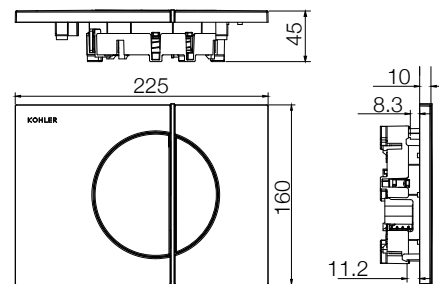

Product Name

- Note Mechanical Flush Plate
- Lynk Mechanical Flush Plate

Kohler Code

75891T-** (** colour code)
75890T-CP

Features

- Simple design to suit most bathroom designs
- Easy to clean
- Compatible with mechanical In-Wall-Tanks
- Can be removed for easy access to inner

Match In Wall Tank

- In Wall Tank 88mm (Wall Hung)
- In Wall Tank 88mm (Wall Face)

Kohler Code

4179A-NA
10611A-NA

• Note Flush Plate

Colour Options (Colour swatches indicative only)

-  75891T-CP - Polished Chrome
-  75891T-BV - Brushed Bronze
-  75891T-2BL - Blackened Bronze

Technical Details

• Lynk Flush Plate

Colour Options (Colour swatches indicative only)

-  75890T-CP - Polished Chrome

Technical Details